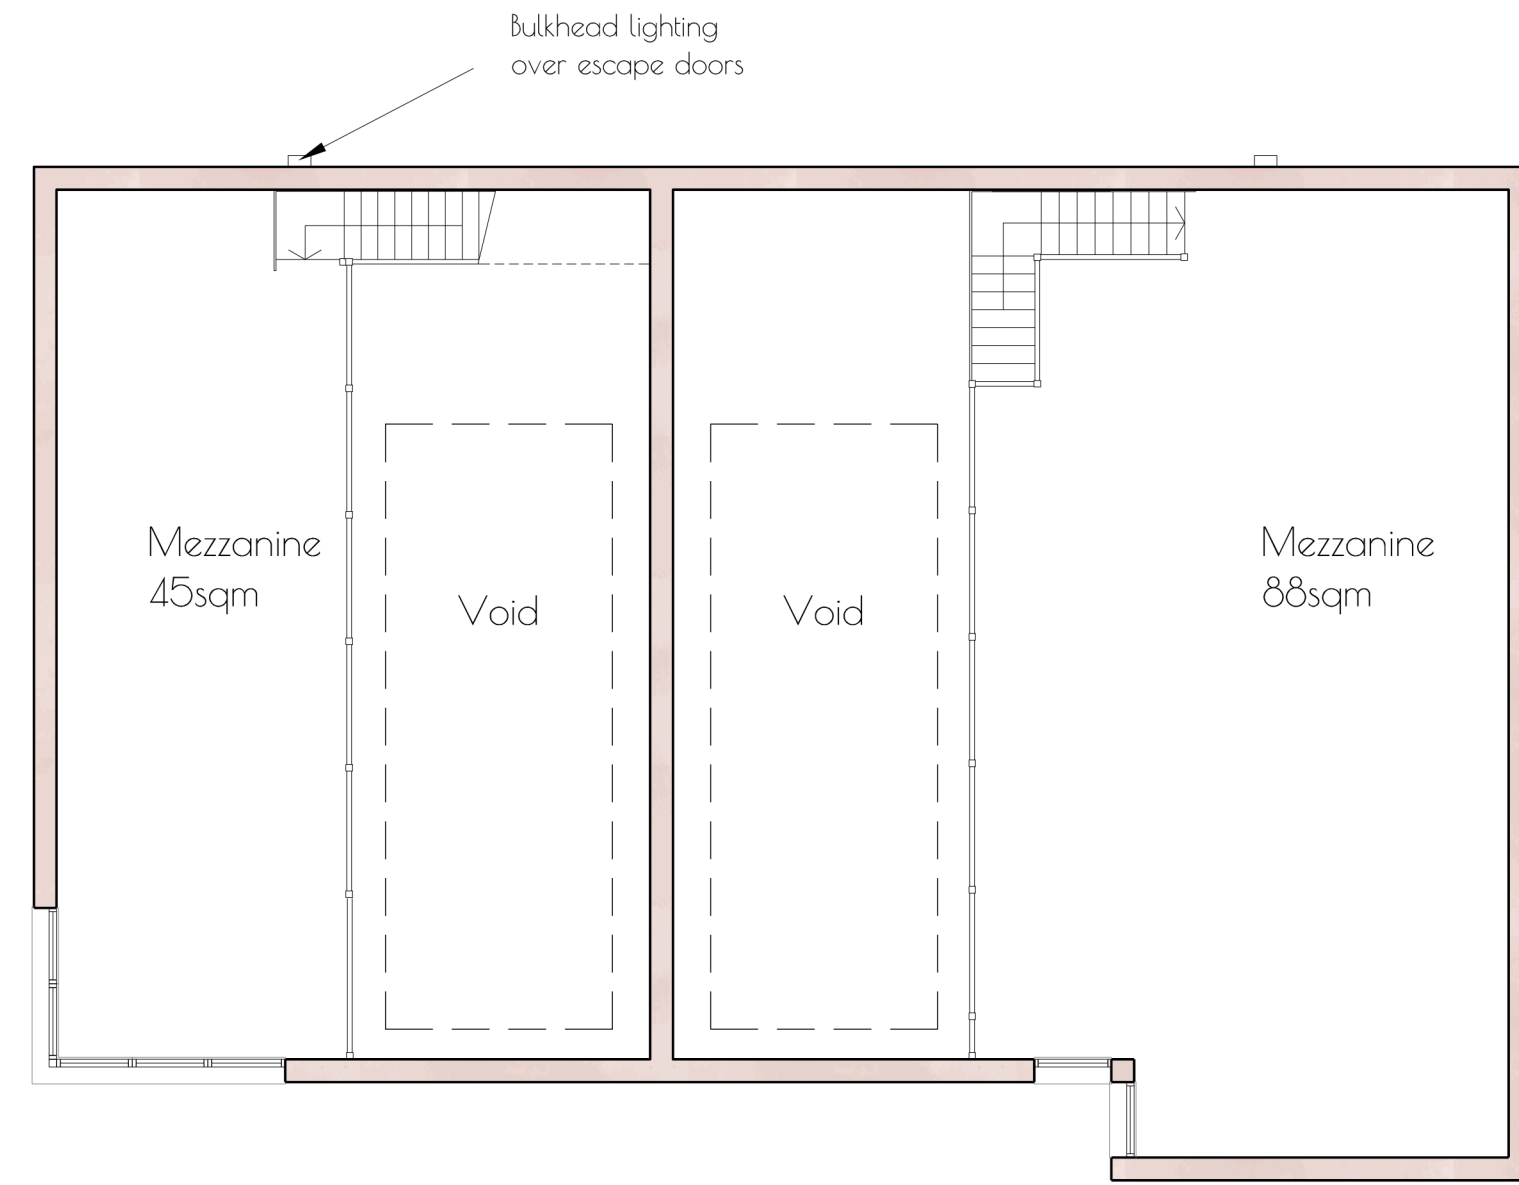

Ground Floor

First Floor

scale 1:100

A Additional windows added to ground and mezzanine floors. Unit 8 corner windows added May 23

JON DALE ARCHITECT LTD.

Jon Dale RIBA 12 Crestwood View, Eastleigh, Hampshire, SO50 4NF Tel: 07787 575126 E-mail: jondalearchitect@gmail.com

Project
Knowle Lane
Eastleigh

Title
Block B
Floor Plans

Scale	Date	Drawn	Checked	Job No.	Drawing No.	Revision
1:100@A2	Oct '22	RDP	JD	JD_116	BLOCKB.p	A