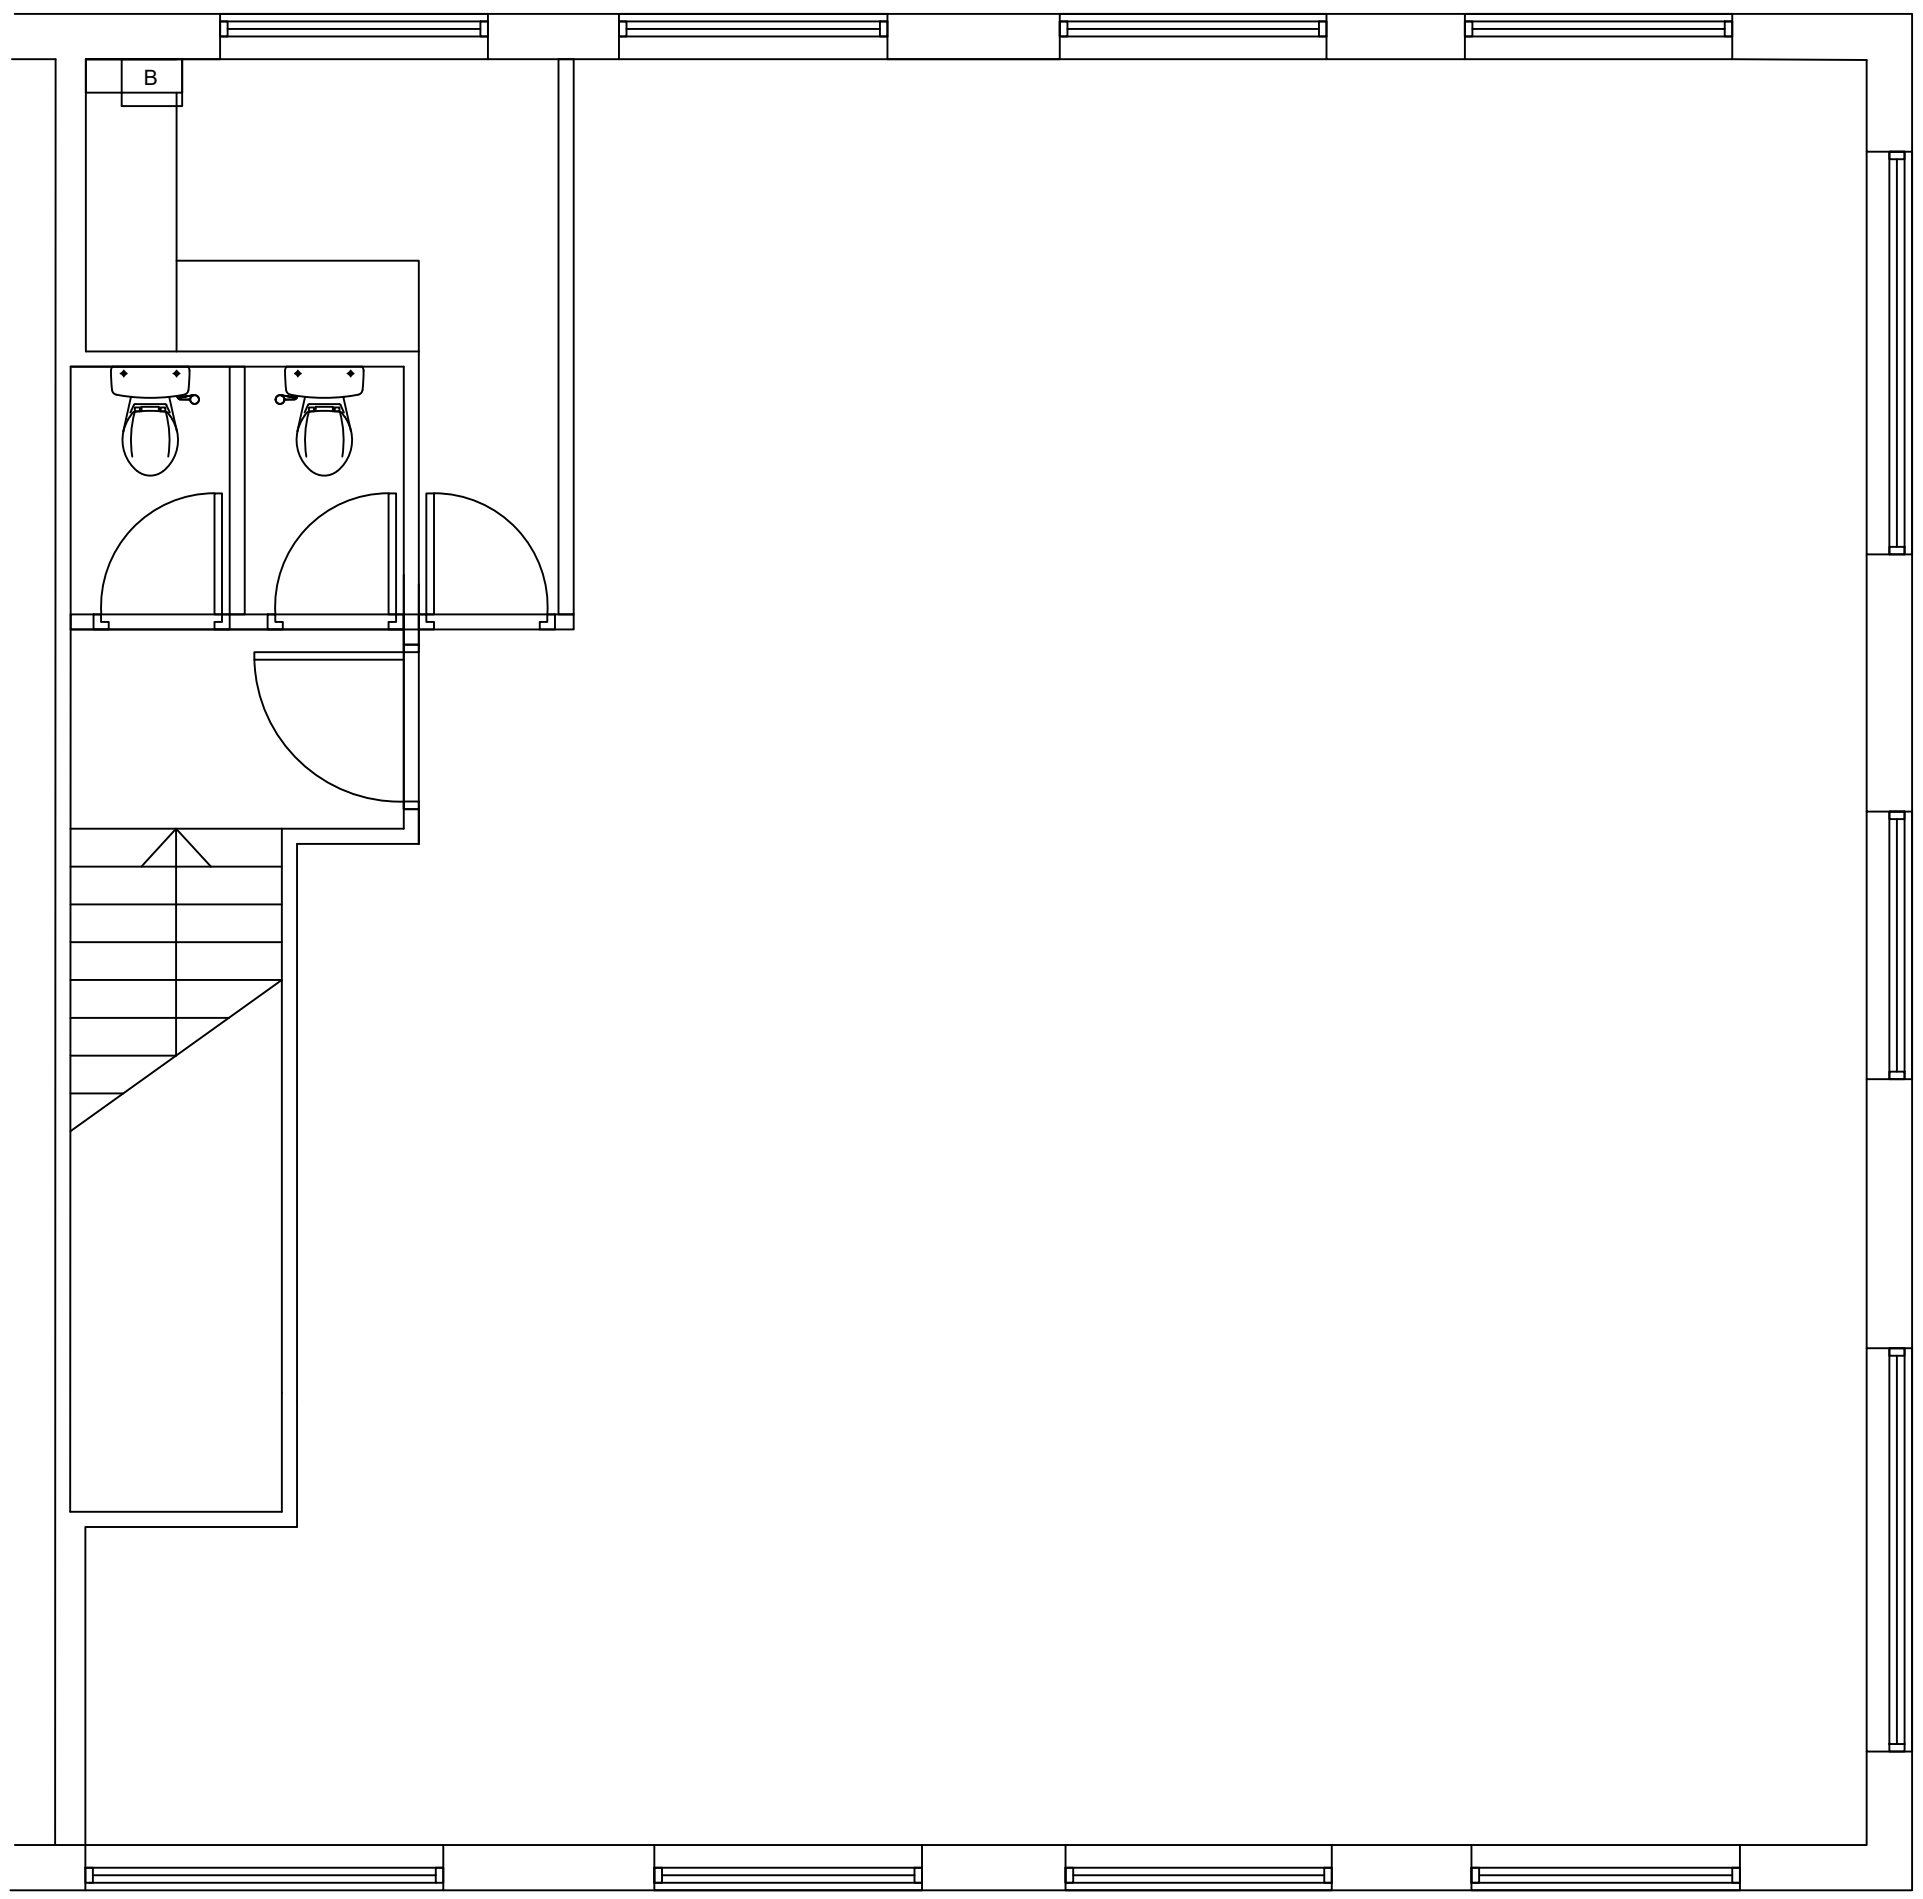

Revisions

Scale
1:100 @ A3
0 1 2 3m
1:100

Date 10.05.21 Drawn Checked

Project Title

Drawing Title
EXISTING OFFICE PLANS

Status
Planning

Job Number

Drawing Number 50 Revision 1